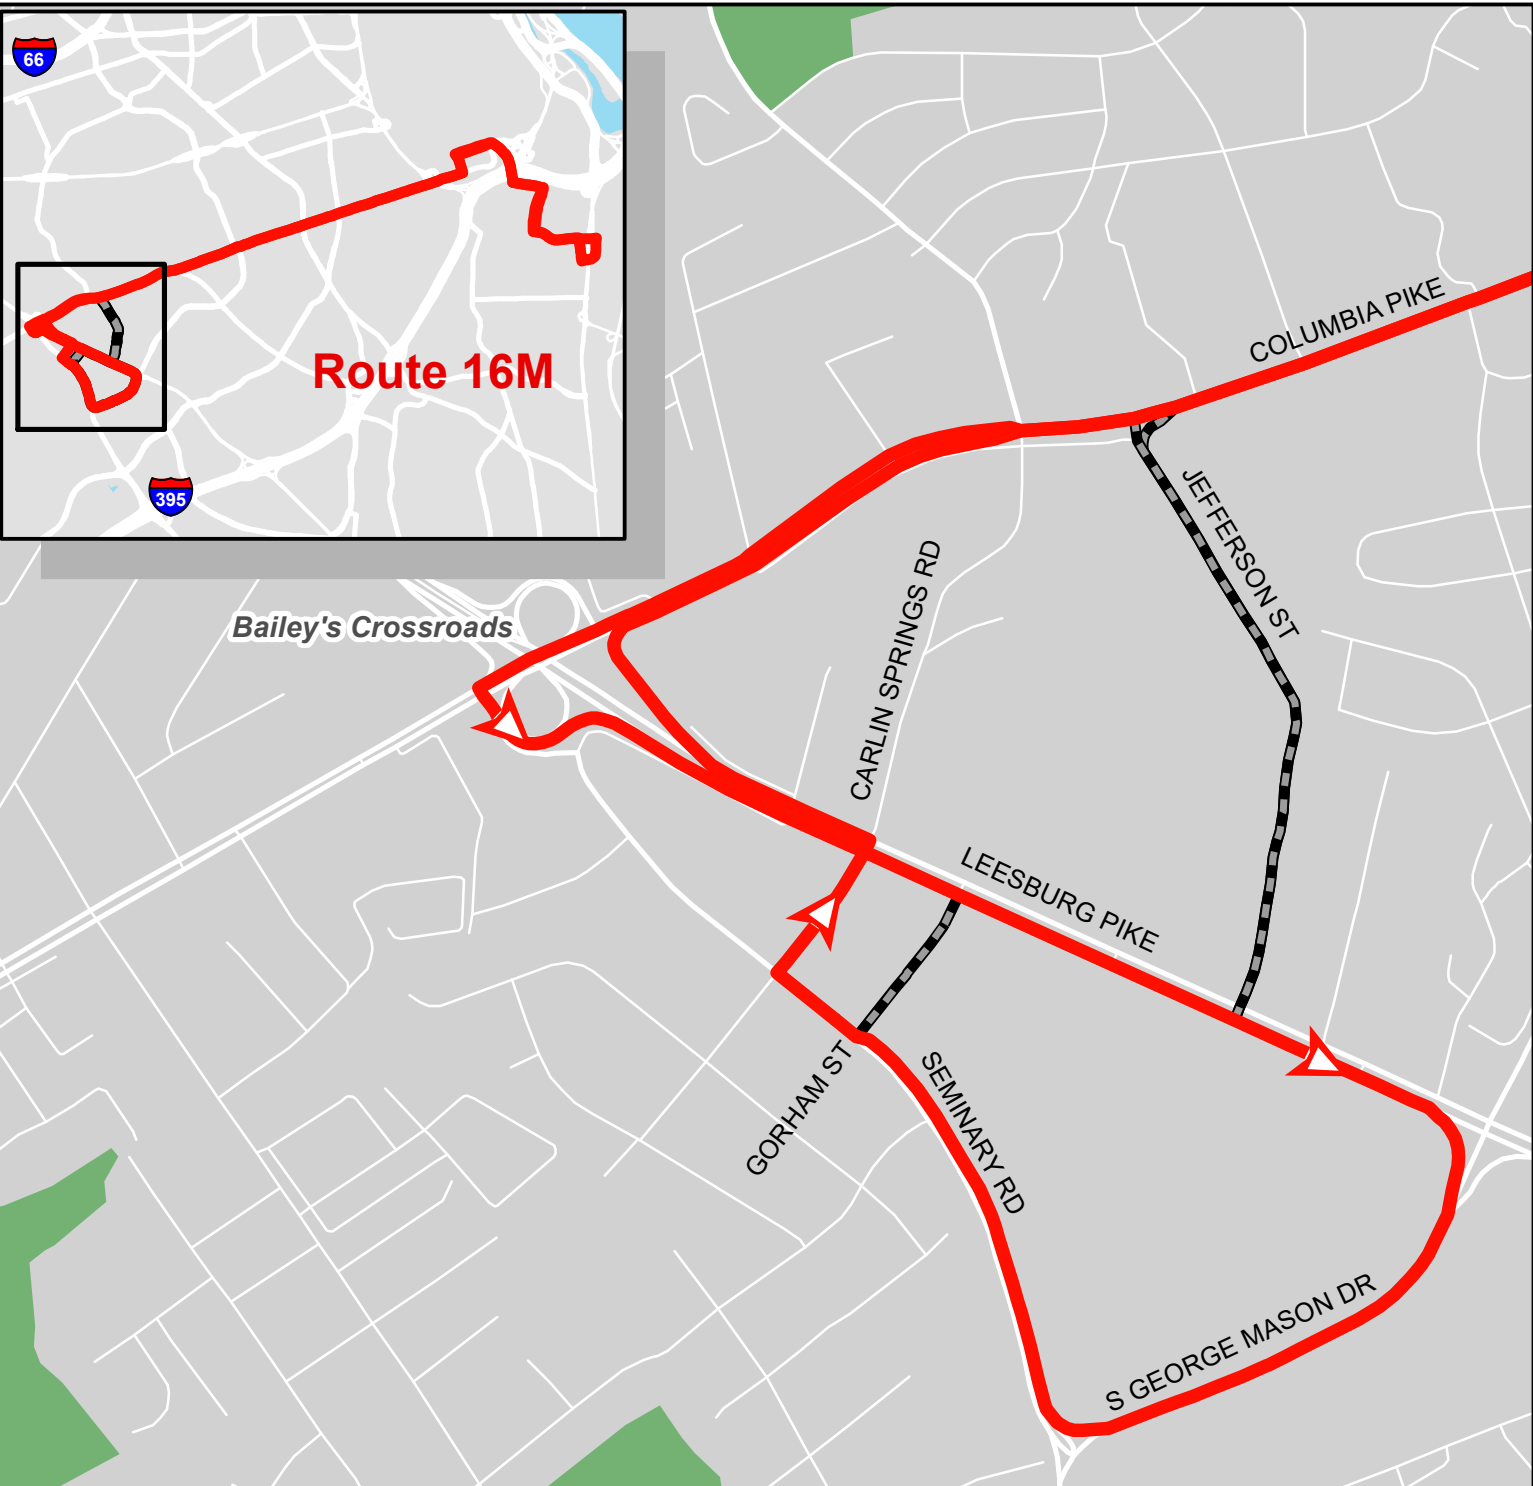

Metrobus Snow Detour Map

16M
Columbia Pike-
National Landing

Legend

- 16M Snow Detour
- Not Served During Snow

0 0.05 0.1 0.2 Miles

WINTER 2023-2024